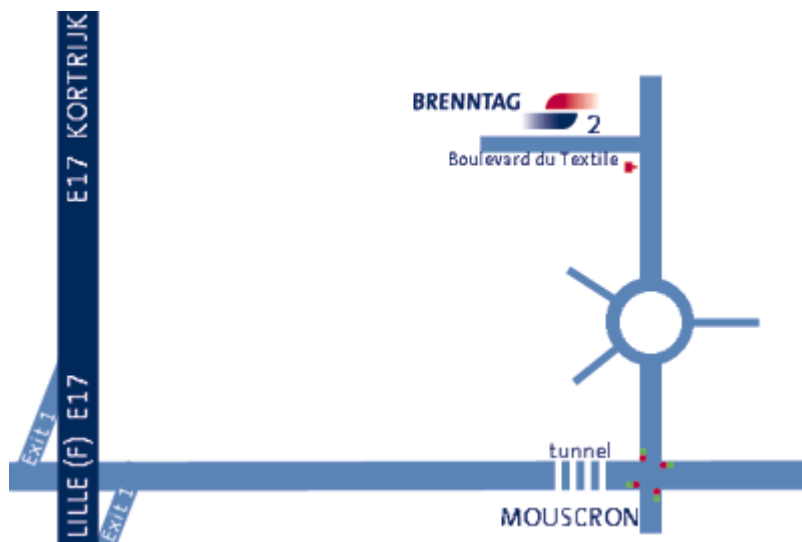

Roadmap to Brenntag in Mouscron

Our Mouscron plant & offices are located at :

Boulevard du Textile 2, B-7700 MOUSCRON

To get there, follow highway E17 GENT-KORTRIJK-LILLE (F), southbound coming from Belgium, northbound coming from France.

Take Exit 1, about 7 Km south of Kortrijk (about 50 Km south of Gent), or about 20 Km north of Lille (F). Exiting the Exit 1, follow this 2x2-lane road eastbound to Mouscron.

After about 3.5 Km the road will go into a tunnel.

Just after the tunnel, take a left at the first lights.

After about 500 m, cross the roundabout to the opposing road.

After about 500 m, on the left -- just after the red mailbox -- take the first road. This is the Boulevard du Textile.